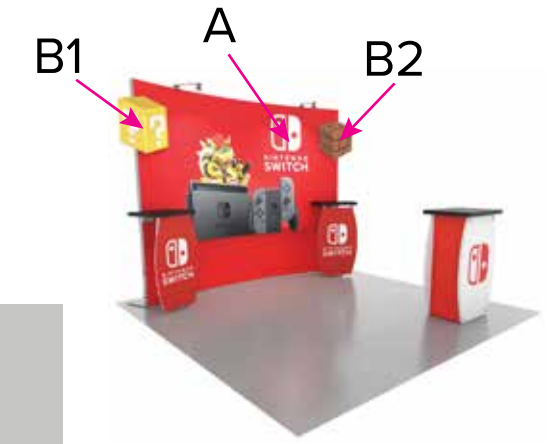

Graphic Template
10 x 10 Inline Exhibit
Backwall with Concave Rectangular Panel - SEG Graphic

Floating Graphic (B) Note:
Attached to mount with hook and loop.
Varying shapes can be accommodated
but must be no larger than 23" x 23".

NOTE: All Raster Art (jpg, tiff, psd, png, etc.) must be at least 100 dpi at print size.
Standard kits are often customized. Please check with Customer Service to ensure that this template matches your specific job.

Graphic Template
Backwall Workstation Countertop – Vinyl Graphics
Graphics **NOT** included in base price. Please request pricing.

NOTE: All Raster Art (jpg, tiff,psd, png, etc.) must be at least 100 dpi at print size.
Standard kits are often customized. Please check with Customer Service to ensure that this template matches your specific job.