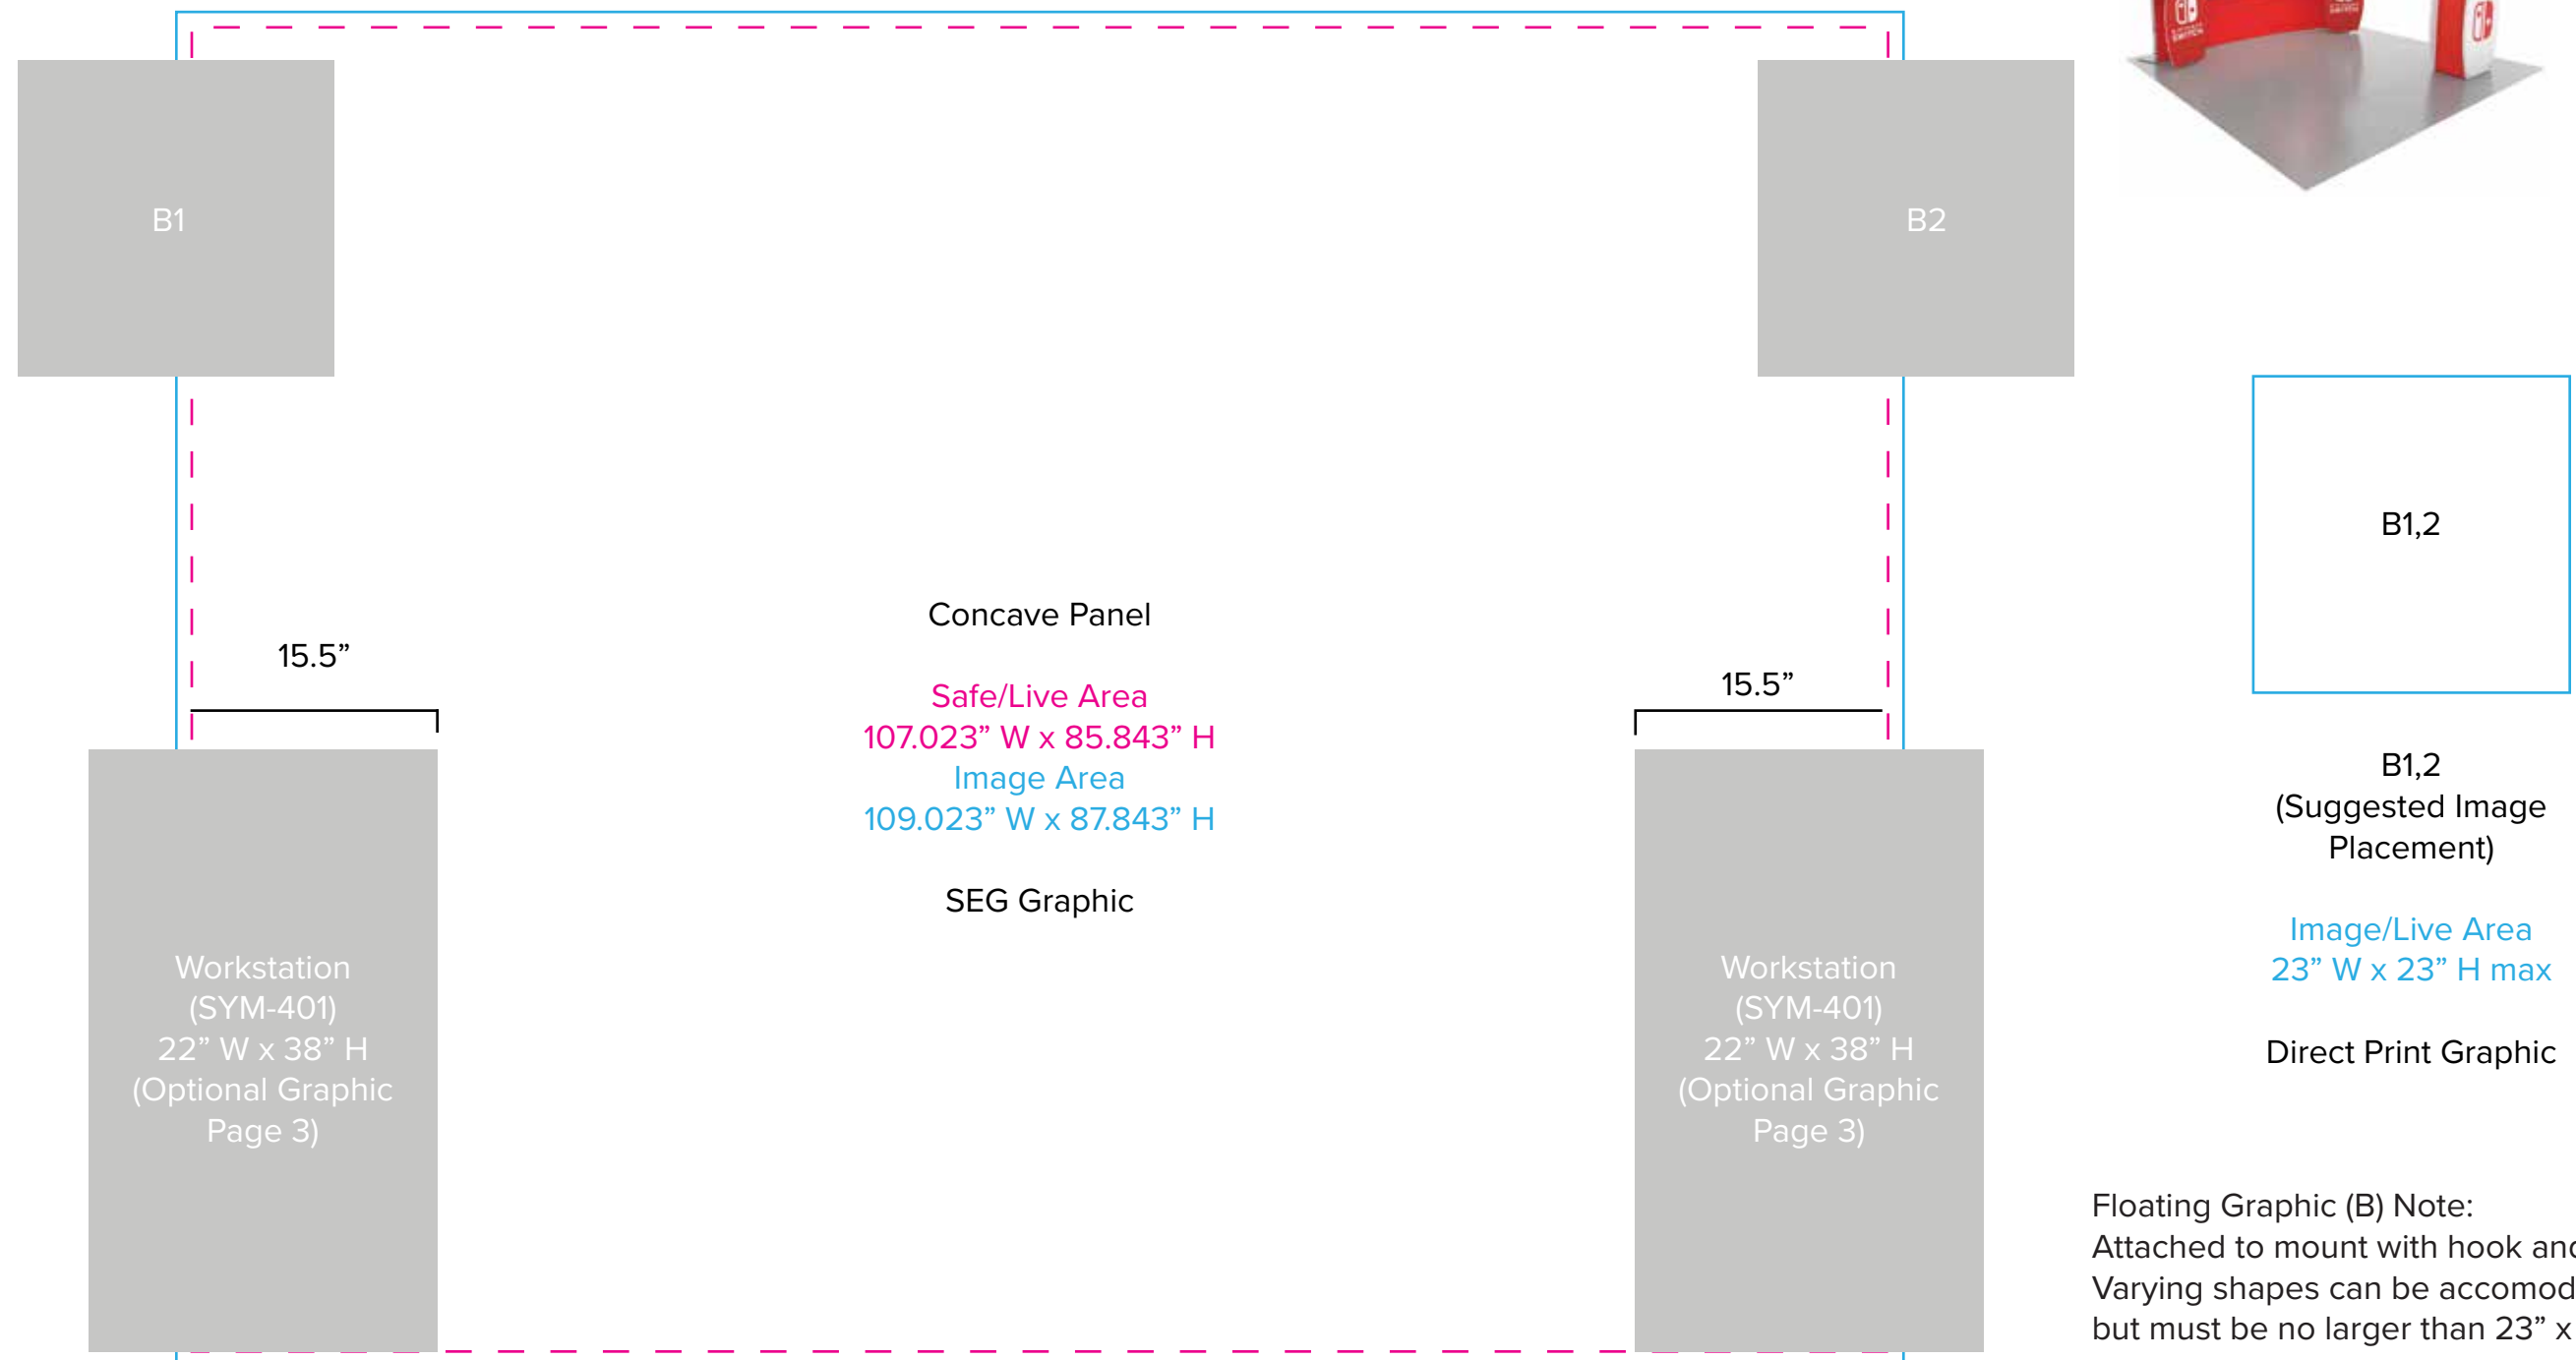

Graphic Template
10 x 10 Inline Exhibit
Backwall with Concave Rectangular Panel - SEG Graphic

Floating Graphic (B) Note:
Attached to mount with hook and loop.
Varying shapes can be accommodated
but must be no larger than 23" x 23".

NOTE: All Raster Art (jpg, tiff, psd, png, etc.) must be at least 100 dpi at print size.
Standard kits are often customized. Please check with Customer Service to ensure that this template matches your specific job.

Graphic Template
Backwall Workstation Countertop – Vinyl Graphics
Graphics **NOT** included in base price. Please request pricing.

NOTE: All Raster Art (jpg, tiff,psd, png, etc.) must be at least 100 dpi at print size.
Standard kits are often customized. Please check with Customer Service to ensure that this template matches your specific job.

Graphic Template Portable Counter (SYM-408) – Direct Print Graphic

NOTE: All Raster Art (jpg, tiff,psd, png, etc.) must be at least 100 dpi at print size.
Standard kits are often customized. Please check with Customer Service to ensure that this template matches your specific job.