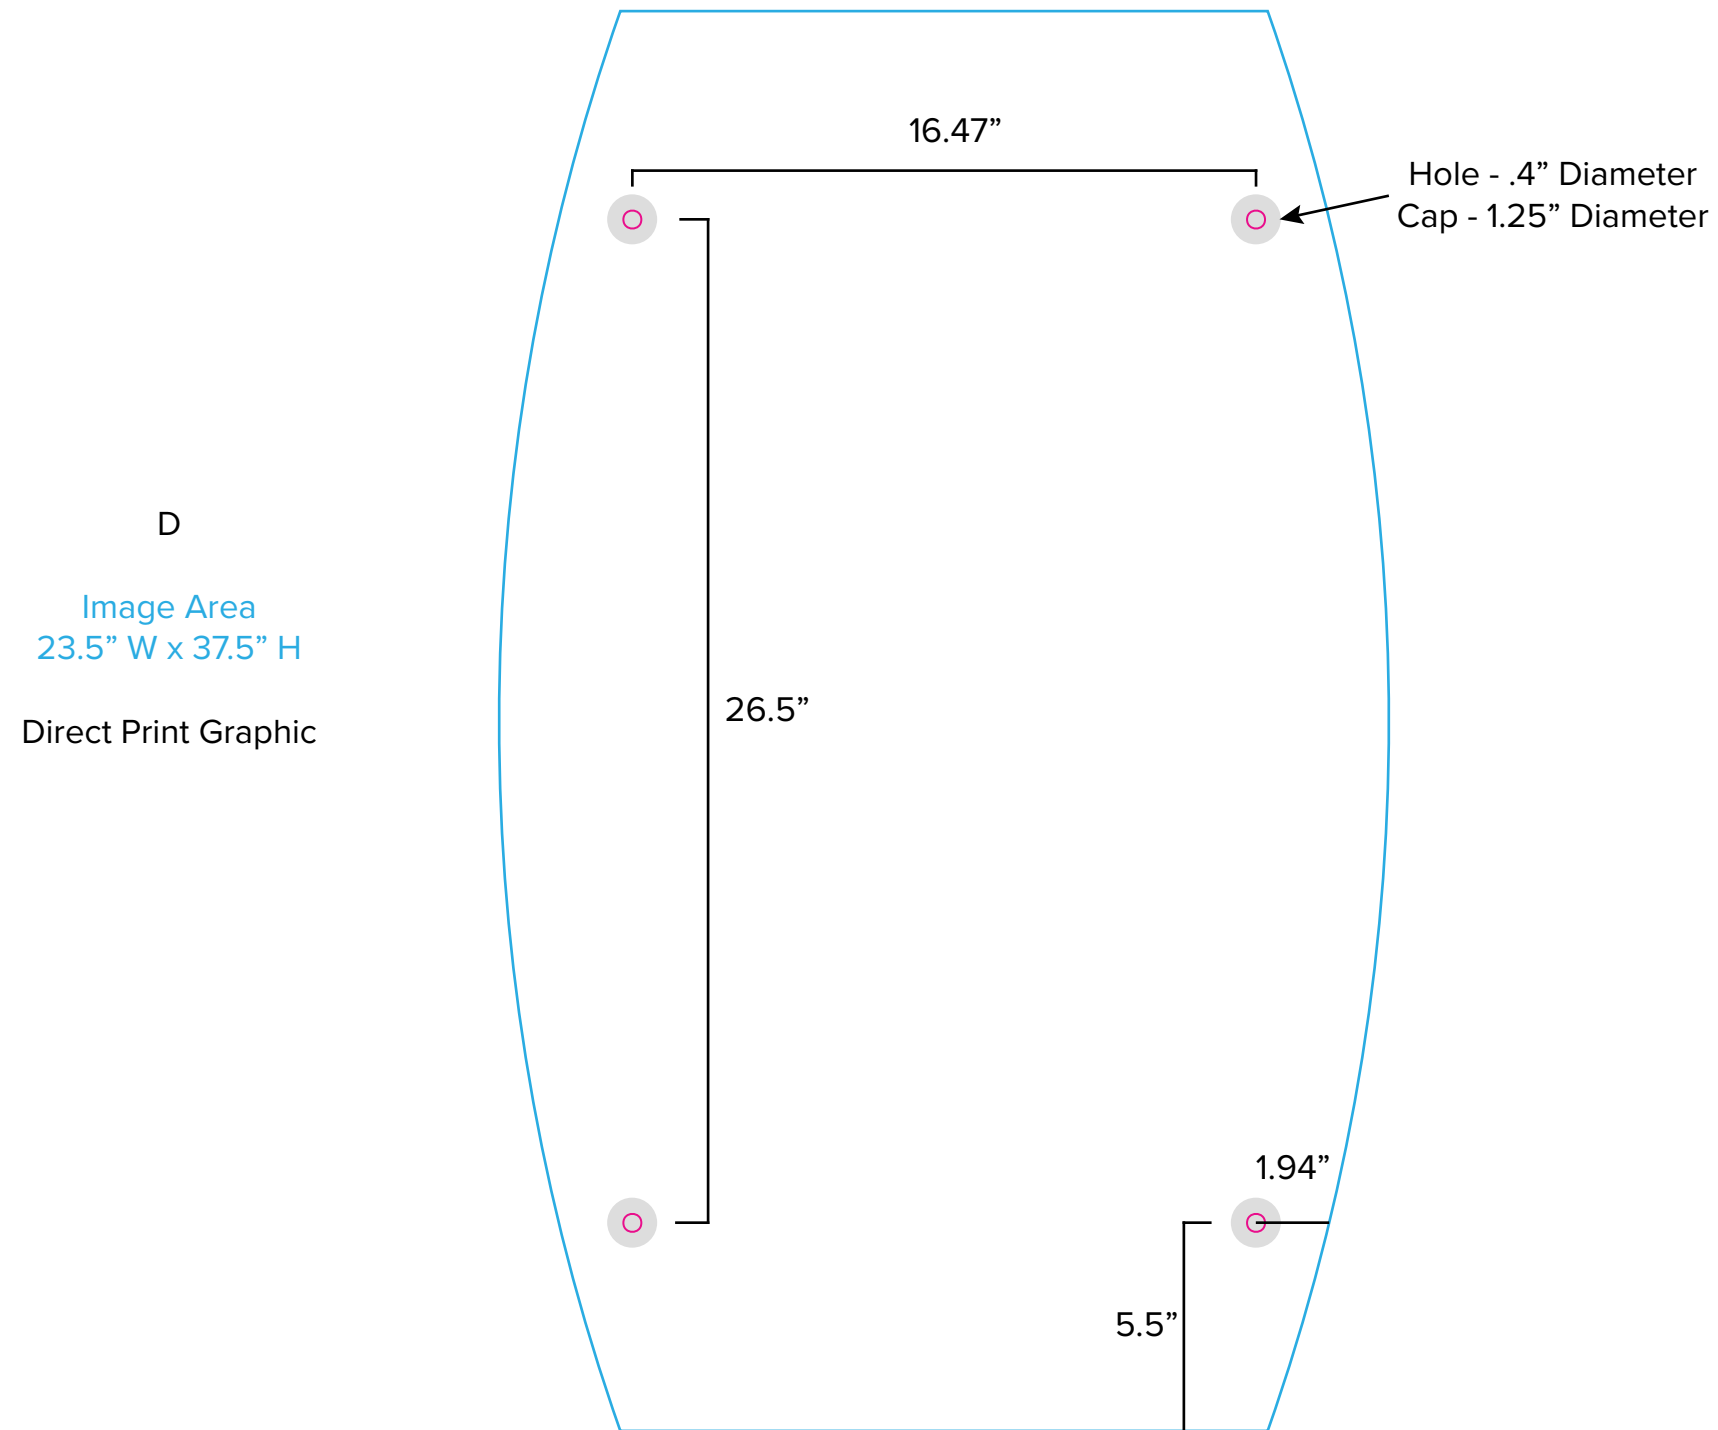

Graphic Template
10 x 10 Inline Exhibit
Backwall with Concave Rectangular Panel - SEG Graphic

Floating Graphic (B) Note:
Attached to mount with hook and loop.
Varying shapes can be accommodated
but must be no larger than 23" x 23".

NOTE: All Raster Art (jpg, tiff, psd, png, etc.) must be at least 100 dpi at print size.
Standard kits are often customized. Please check with Customer Service to ensure that this template matches your specific job.

Graphic Template
Backwall Workstation Countertop – Vinyl Graphics
Graphics **NOT** included in base price. Please request pricing.

NOTE: All Raster Art (jpg, tiff,psd, png, etc.) must be at least 100 dpi at print size.
Standard kits are often customized. Please check with Customer Service to ensure that this template matches your specific job.

Graphic Template Portable Counter (SYM-408) – Direct Print Graphic

NOTE: All Raster Art (jpg, tiff,psd, png, etc.) must be at least 100 dpi at print size.
Standard kits are often customized. Please check with Customer Service to ensure that this template matches your specific job.