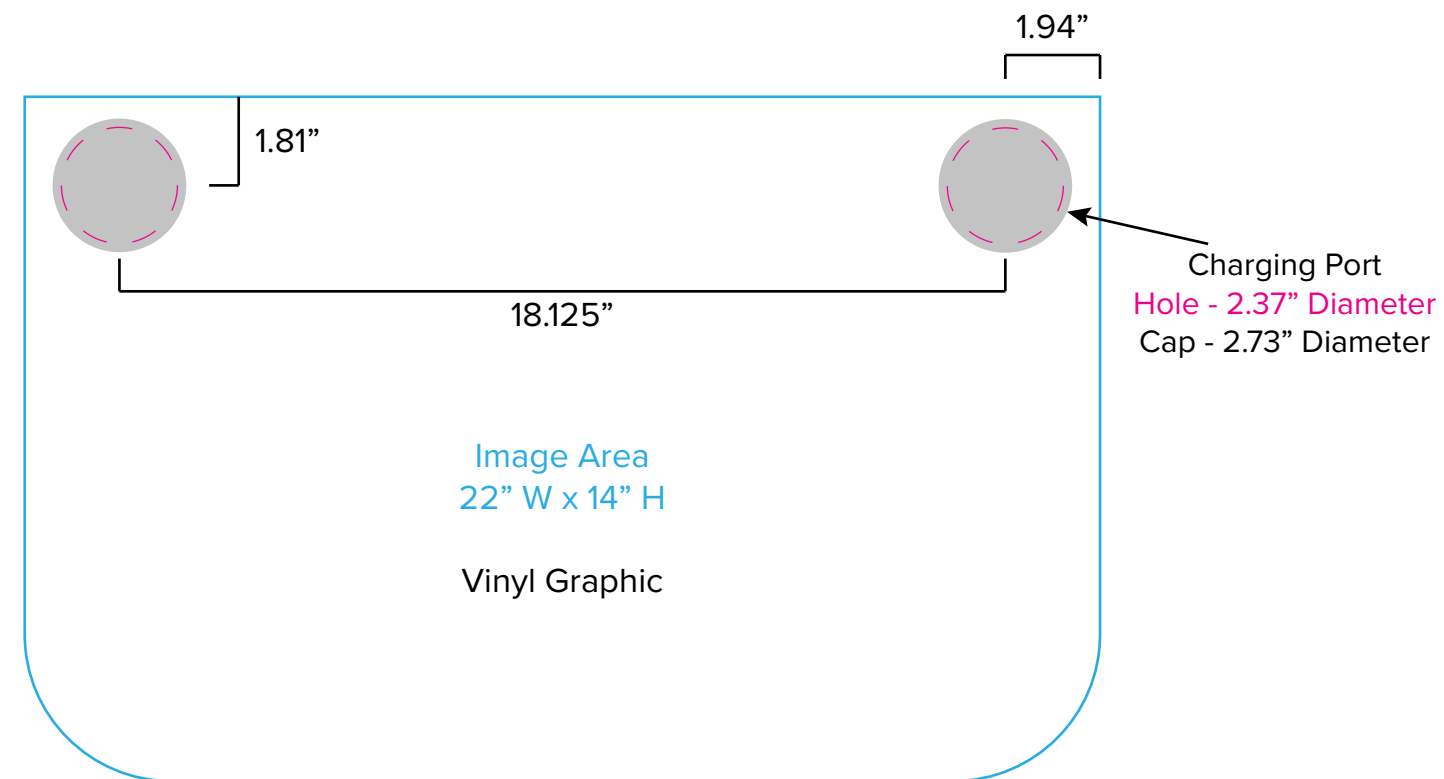

Graphic Template
10 x 10 Inline Exhibit
Backwall with Concave Rectangular Panel - SEG Graphic

Floating Graphic (B) Note:
Attached to mount with hook and loop.
Varying shapes can be accommodated
but must be no larger than 23" x 23".

Graphic Template
Backwall Workstation Countertop – Vinyl Graphics
Graphics **NOT** included in base price. Please request pricing.

NOTE: All Raster Art (jpg, tiff,psd, png, etc.) must be at least 100 dpi at print size.
Standard kits are often customized. Please check with Customer Service to ensure that this template matches your specific job.

Graphic Template Portable Counter (SYM-408) – Direct Print Graphic

NOTE: All Raster Art (jpg, tiff,psd, png, etc.) must be at least 100 dpi at print size.
Standard kits are often customized. Please check with Customer Service to ensure that this template matches your specific job.