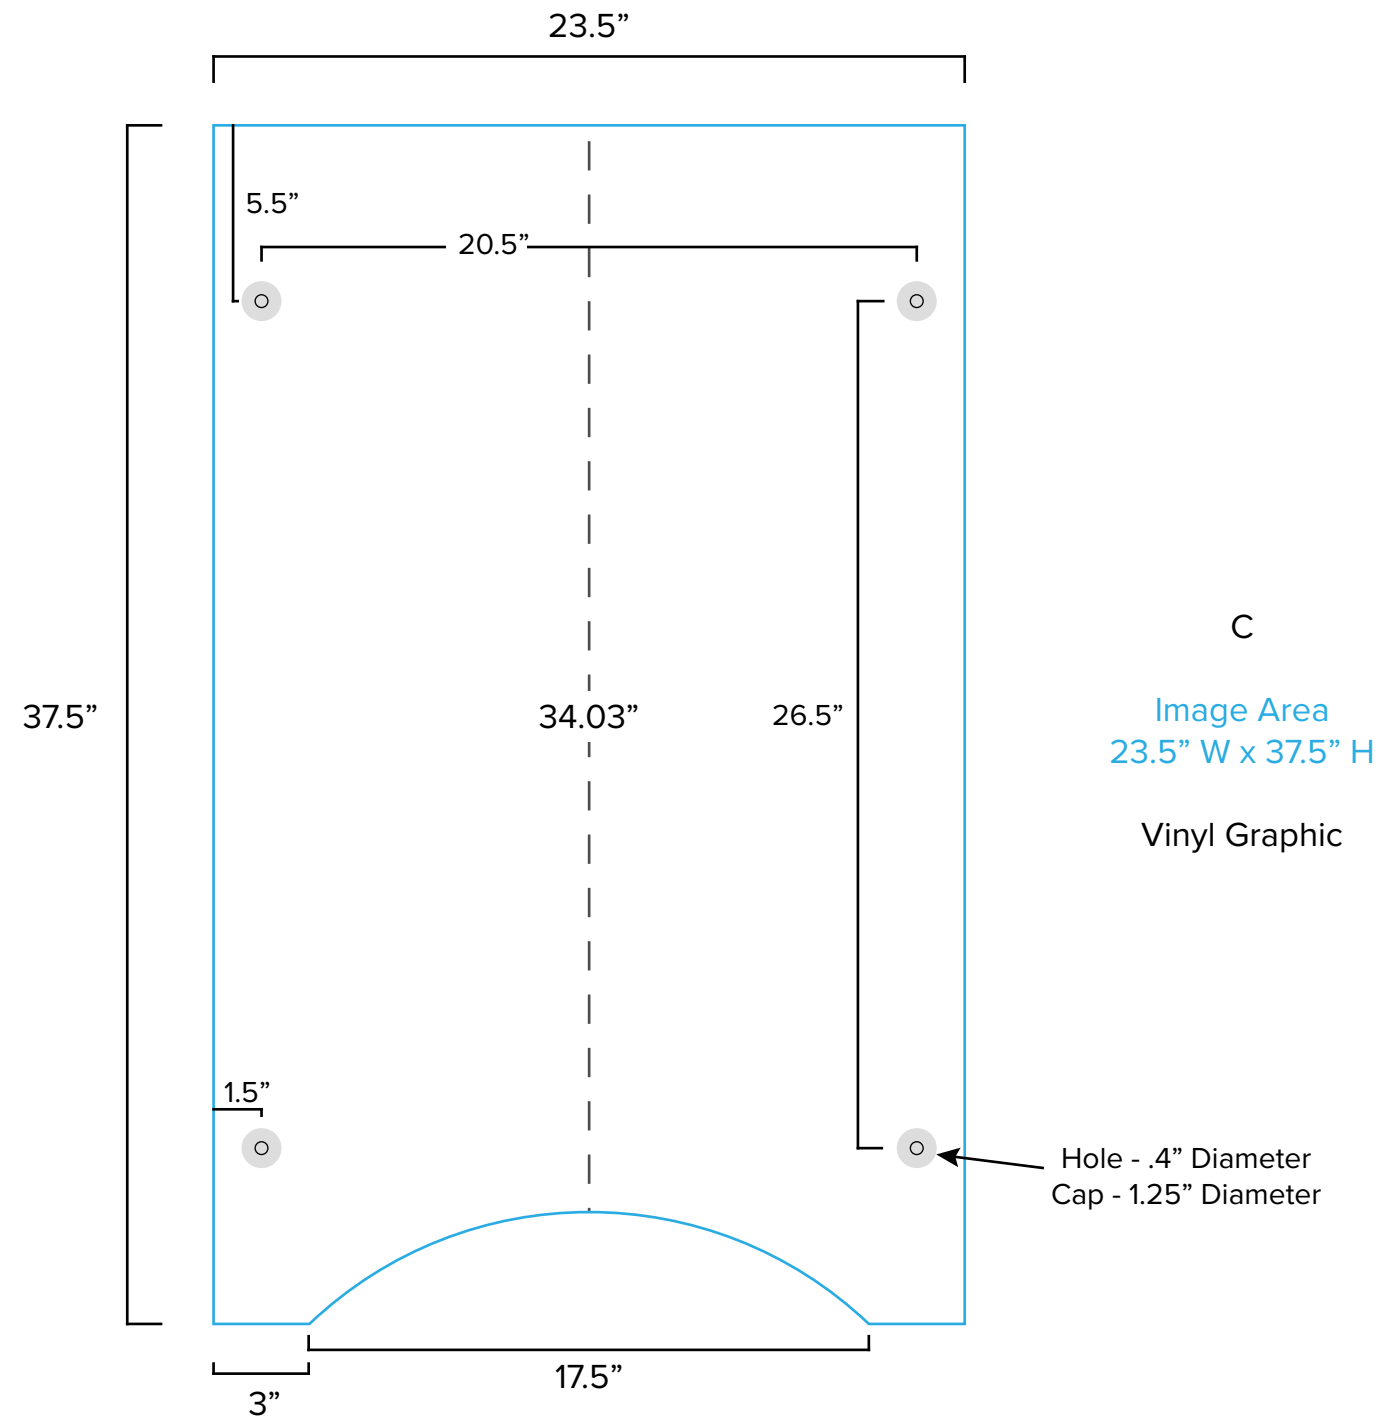

Graphic Template
10 x 20 Inline Exhibit
Backwall with Flat, Rectangular Panels – SEG Fabric Graphic

NOTE: All Raster Art (jpg, tiff, psd, png, etc.) must be at least 100 dpi at print size.
Standard kits are often customized. Please check with Customer Service to ensure that this template matches your specific job.

Graphic Template
Backwall Workstation Countertop – Vinyl Graphics
Graphics **NOT** included in base price. Please request pricing.

NOTE: All Raster Art (jpg, tiff,psd, png, etc.) must be at least 100 dpi at print size.
Standard kits are often customized. Please check with Customer Service to ensure that this template matches your specific job.

Graphic Template
Portable Counter – Vinyl Graphic

NOTE: All Raster Art (jpg, tiff,psd, png, etc.) must be at least 100 dpi at print size.
Standard kits are often customized. Please check with Customer Service to ensure that this template matches your specific job.