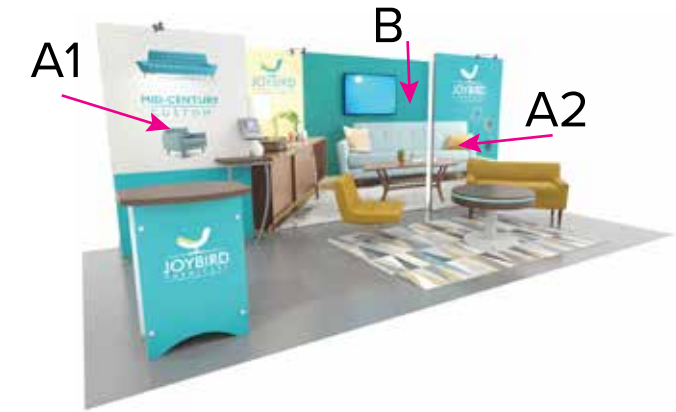

Graphic Template
10 x 20 Inline Exhibit
Backwall with Flat, Rectangular Panels – SEG Fabric Graphic

NOTE: All Raster Art (jpg, tiff, psd, png, etc.) must be at least 100 dpi at print size.
Standard kits are often customized. Please check with Customer Service to ensure that this template matches your specific job.

Graphic Template
Backwall Workstation Countertop – Vinyl Graphics
Graphics **NOT** included in base price. Please request pricing.

NOTE: All Raster Art (jpg, tiff,psd, png, etc.) must be at least 100 dpi at print size.
Standard kits are often customized. Please check with Customer Service to ensure that this template matches your specific job.

Graphic Template
Portable Counter – Vinyl Graphic

NOTE: All Raster Art (jpg, tiff,psd, png, etc.) must be at least 100 dpi at print size.
Standard kits are often customized. Please check with Customer Service to ensure that this template matches your specific job.