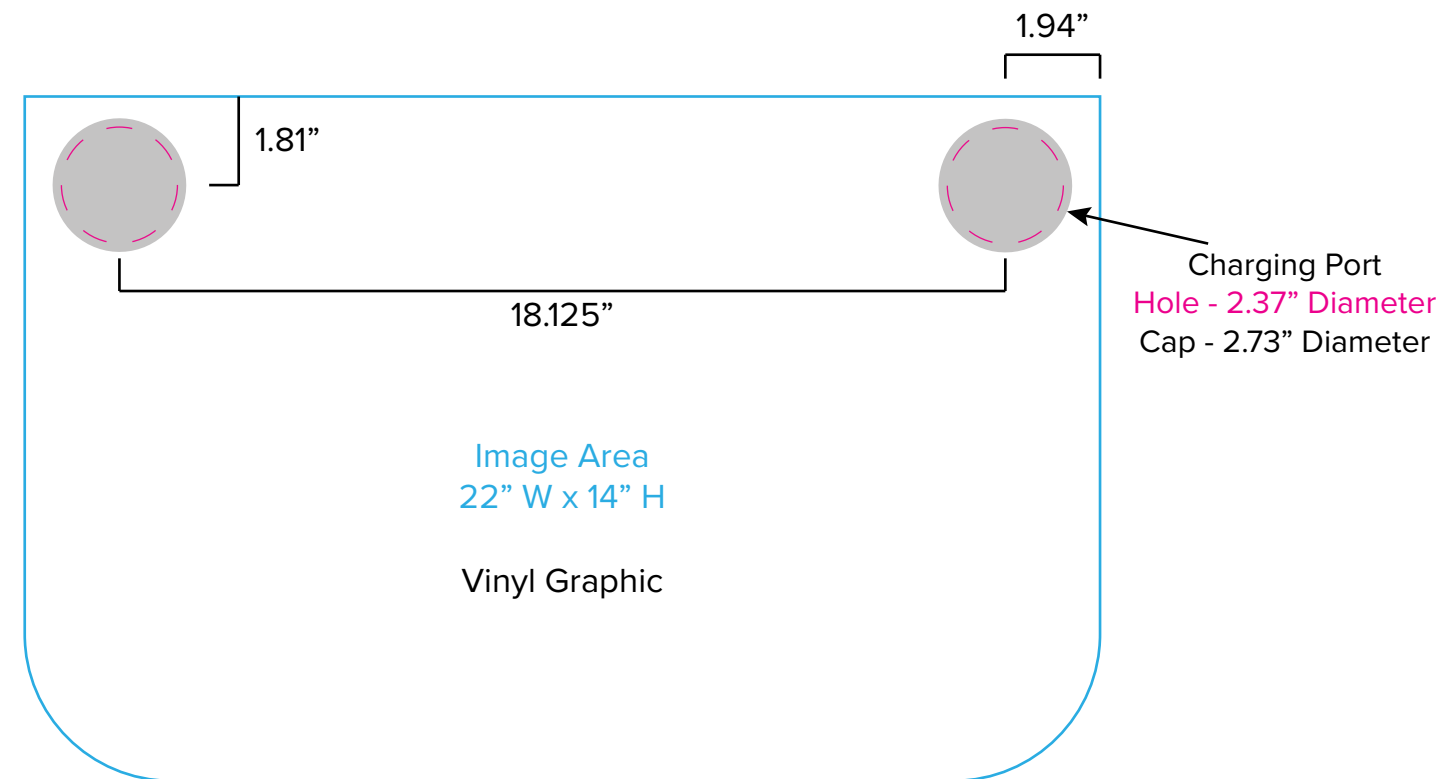

Graphic Template
10 x 20 Inline Exhibit
Backwall with Flat, Rectangular Panels – SEG Fabric Graphic

NOTE: All Raster Art (jpg, tiff, psd, png, etc.) must be at least 100 dpi at print size.
Standard kits are often customized. Please check with Customer Service to ensure that this template matches your specific job.

Graphic Template
Backwall Workstation Countertop – Vinyl Graphics
Graphics **NOT** included in base price. Please request pricing.

NOTE: All Raster Art (jpg, tiff,psd, png, etc.) must be at least 100 dpi at print size.
Standard kits are often customized. Please check with Customer Service to ensure that this template matches your specific job.

Graphic Template
Portable Counter – Vinyl Graphic

NOTE: All Raster Art (jpg, tiff,psd, png, etc.) must be at least 100 dpi at print size.
Standard kits are often customized. Please check with Customer Service to ensure that this template matches your specific job.