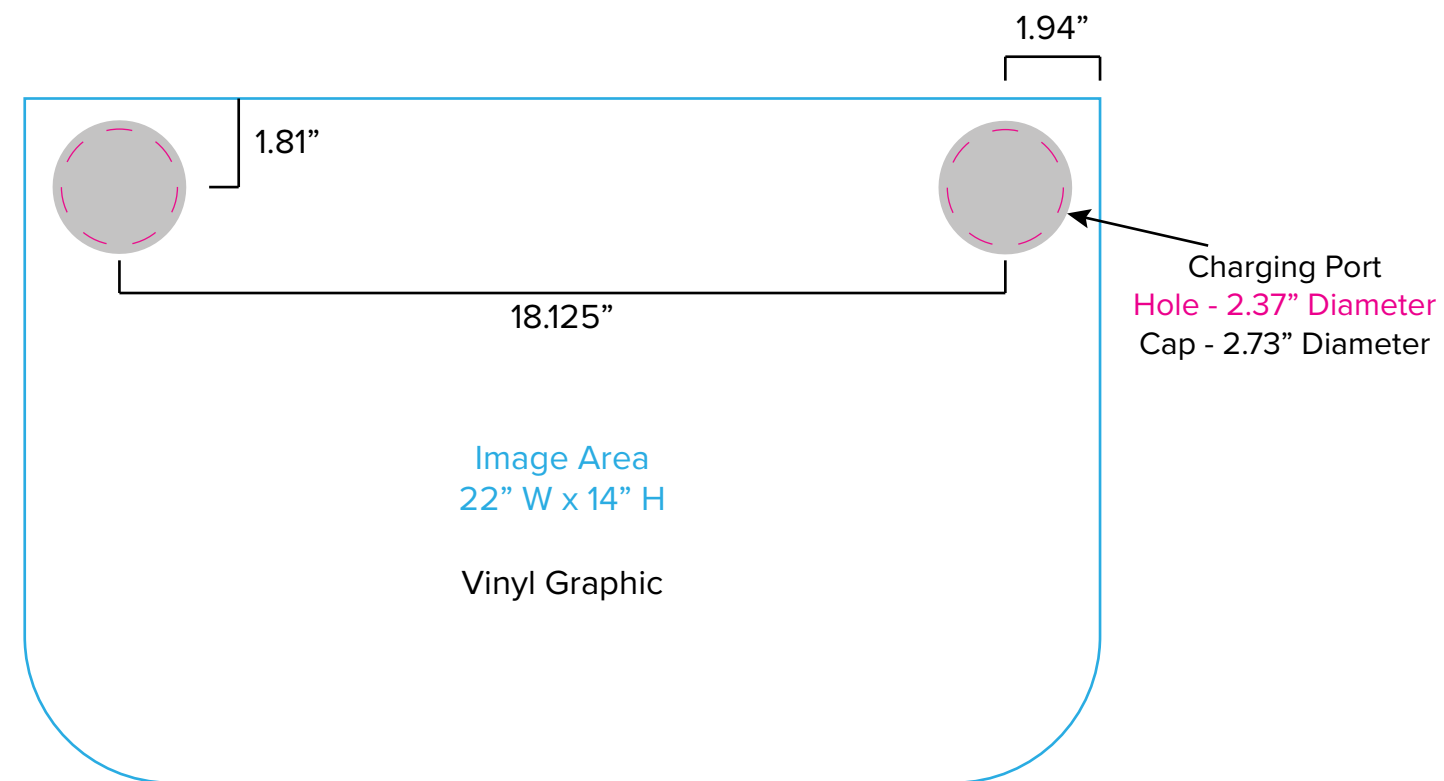

Graphic Template
10 x 20 Inline Exhibit
Backwall with Flat, Rectangular Center Panel &
Flat, Arched Side Panels – SEG Fabric Graphic

NOTE: All Raster Art (jpg, tiff, psd, png, etc.) must be at least 100 dpi at print size.
Standard kits are often customized. Please check with Customer Service to ensure that this template matches your specific job.

Graphic Template
Backwall Workstation Countertop – Vinyl Graphics
Graphics **NOT** included in base price. Please request pricing.

NOTE: All Raster Art (jpg, tiff,psd, png, etc.) must be at least 100 dpi at print size.
Standard kits are often customized. Please check with Customer Service to ensure that this template matches your specific job.

Graphic Template
Portable Counter – Vinyl Graphic

D

NOTE: All Raster Art (jpg, tiff,psd, png, etc.) must be at least 100 dpi at print size.
Standard kits are often customized. Please check with Customer Service to ensure that this template matches your specific job.

Graphic Template Portable Counter – Direct Print Graphic

E

NOTE: All Raster Art (jpg, tiff,psd, png, etc.) must be at least 100 dpi at print size.
Standard kits are often customized. Please check with Customer Service to ensure that this template matches your specific job.