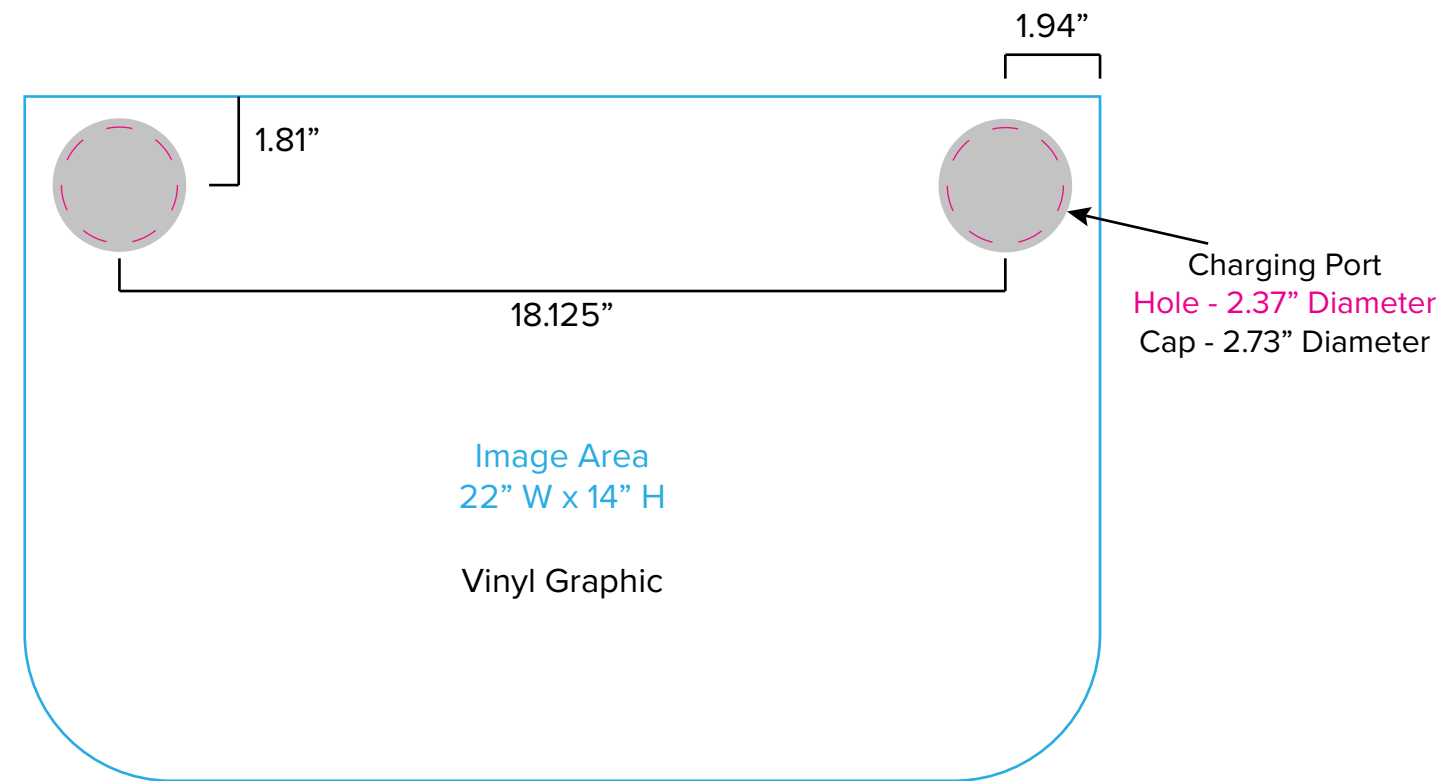

Graphic Template
10 x 10 Inline Exhibit
Backwall with Flat Arched Panels - SEG Graphics

NOTE: All Raster Art (jpg, tiff,psd, png, etc.) must be at least 100 dpi at print size.
Standard kits are often customized. Please check with Customer Service to ensure that this template matches your specific job.

Graphic Template
Backwall Workstation Countertop – Vinyl Graphics
Graphics **NOT** included in base price. Please request pricing.

NOTE: All Raster Art (jpg, tiff,psd, png, etc.) must be at least 100 dpi at print size.
Standard kits are often customized. Please check with Customer Service to ensure that this template matches your specific job.

Graphic Template Portable Counter – Vinyl Graphic

NOTE: All Raster Art (jpg, tiff,psd, png, etc.) must be at least 100 dpi at print size.
Standard kits are often customized. Please check with Customer Service to ensure that this template matches your specific job.