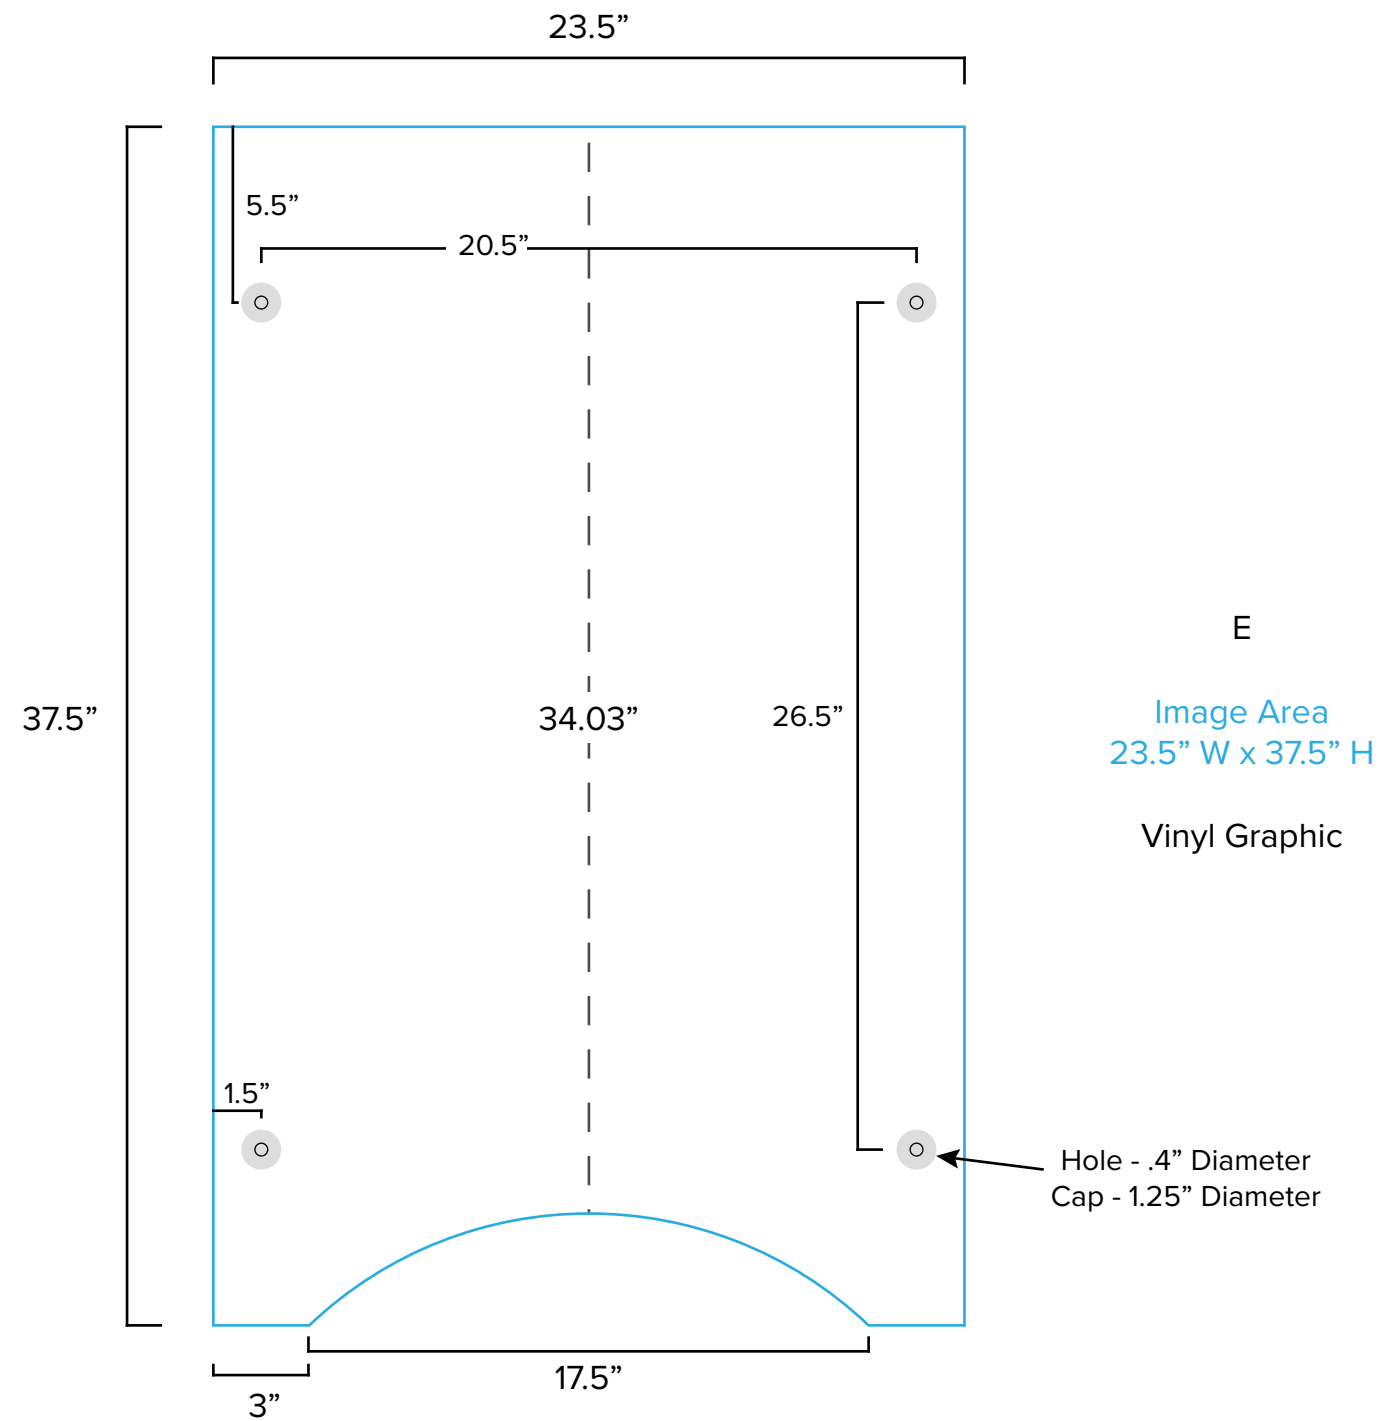

Graphic Template
10 x 10 Inline Exhibit
Backwall with Flat Arched Panels - SEG Graphics

NOTE: All Raster Art (jpg, tiff,psd, png, etc.) must be at least 100 dpi at print size.
Standard kits are often customized. Please check with Customer Service to ensure that this template matches your specific job.

Graphic Template
Backwall Workstation Countertop – Vinyl Graphics
Graphics **NOT** included in base price. Please request pricing.

NOTE: All Raster Art (jpg, tiff,psd, png, etc.) must be at least 100 dpi at print size.
Standard kits are often customized. Please check with Customer Service to ensure that this template matches your specific job.

Graphic Template Portable Counter – Vinyl Graphic

NOTE: All Raster Art (jpg, tiff,psd, png, etc.) must be at least 100 dpi at print size.
Standard kits are often customized. Please check with Customer Service to ensure that this template matches your specific job.