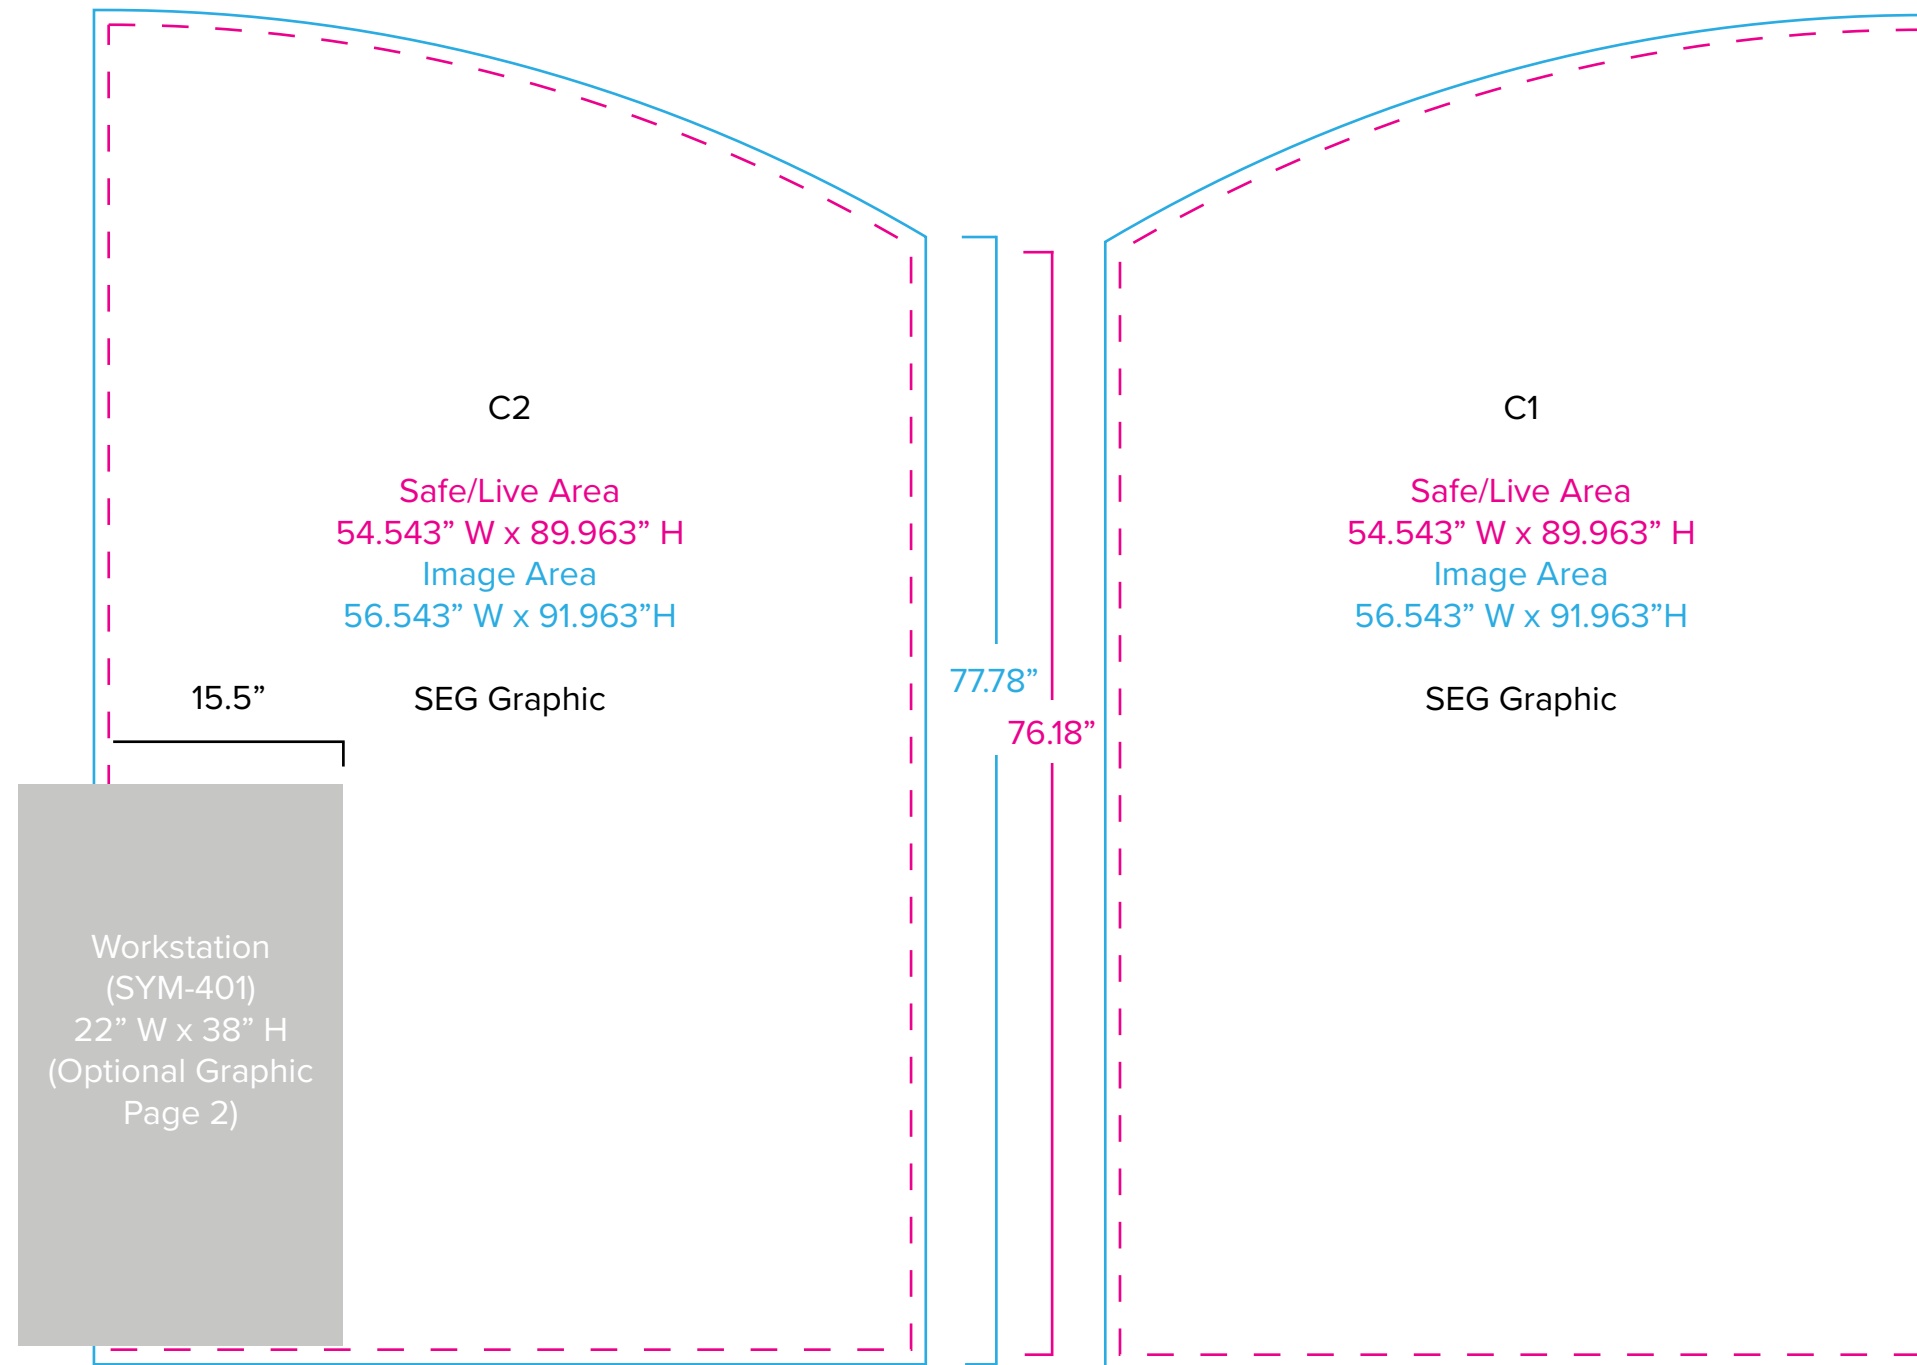

Graphic Template
10 x 10 Inline Exhibit
Backwall with Flat Arched Panels - SEG Graphics

NOTE: All Raster Art (jpg, tiff,psd, png, etc.) must be at least 100 dpi at print size.
Standard kits are often customized. Please check with Customer Service to ensure that this template matches your specific job.

Graphic Template
Backwall Workstation Countertop – Vinyl Graphics
Graphics **NOT** included in base price. Please request pricing.

NOTE: All Raster Art (jpg, tiff,psd, png, etc.) must be at least 100 dpi at print size.
Standard kits are often customized. Please check with Customer Service to ensure that this template matches your specific job.

Graphic Template Portable Counter – Vinyl Graphic

NOTE: All Raster Art (jpg, tiff,psd, png, etc.) must be at least 100 dpi at print size.
Standard kits are often customized. Please check with Customer Service to ensure that this template matches your specific job.