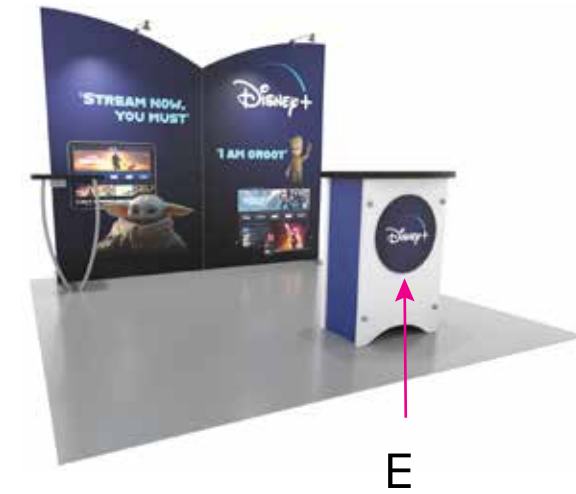

Graphic Template Portable Counter – Vinyl Graphic

NOTE: All Raster Art (jpg, tiff,psd, png, etc.) must be at least 100 dpi at print size.
Standard kits are often customized. Please check with Customer Service to ensure that this template matches your specific job.