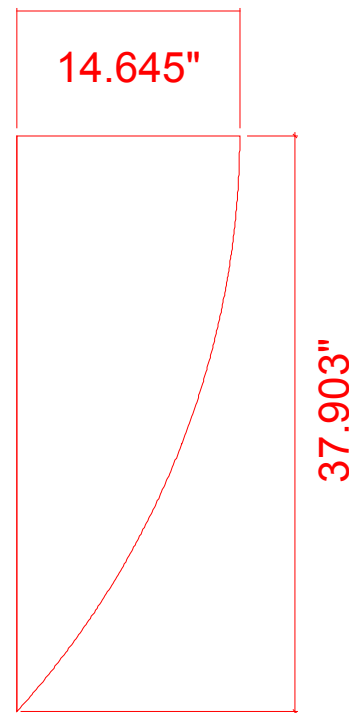

Finished Size: 94.566"w x 83"
Live Size: 93.066"w x 82"

Sew 1/2" Hook Velcro into **front perimeter**.

Live area inside dotted lines

NOTE: Graphic files must be @ 150 dpi Finished Size.
DO NOT send Flattened Files. Production can not manipulate the content, proportion or color of these files.

NOTE: Test frames may be required for guaranteed fitting of graphics

Product Name: VK-1122
Process: Direct Print
Material: 1/8" Sintra
Effective Date: 7/10/2015

Material: 1/8" Sintra

Live area inside dotted lines

Live area inside dotted lines

NOTE: Graphic files must be @ 150 dpi Finished Size.
DO NOT send Flattened Files. Production can not manipulate the content, proportion or color of these files.

NOTE: Test frames may be required for guaranteed fitting of graphics