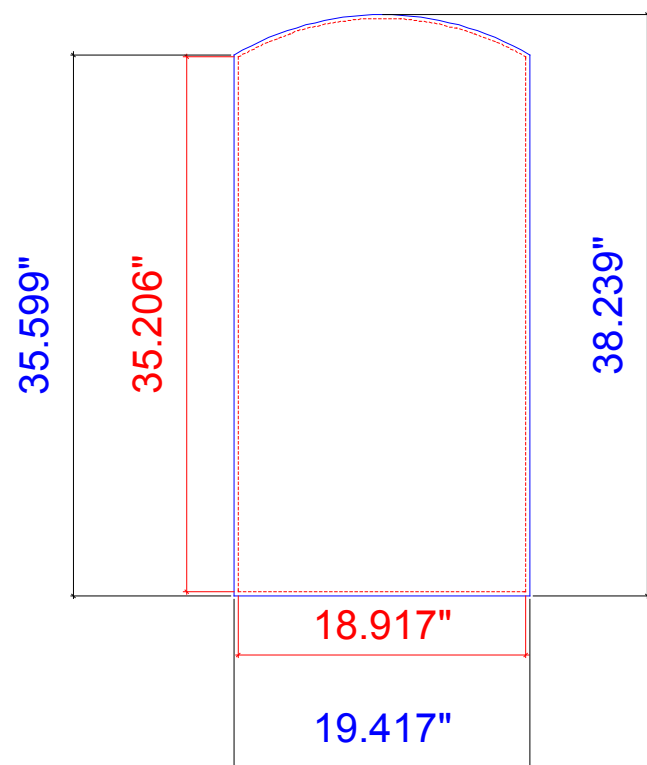

Finished Size: 94.566"w x 83"
Live Size: 93.066"w x 82"

Sew 1/2" Hook Velcro into **front perimeter**.

Live area inside dotted lines

NOTE: Graphic files must be @ 150 dpi Finished Size.
DO NOT send Flattened Files. Production can not manipulate the content, proportion or color of these files.

NOTE: Test frames may be required for guaranteed fitting of graphics

Product Name: VK-1122
Process: Direct Print
Material: 1/8" Sintra
Effective Date: 7/10/2015

Material: 1/8" Sintra

Live area inside dotted lines

Live area inside dotted lines

NOTE: Graphic files must be @ 150 dpi Finished Size.
DO NOT send Flattened Files. Production can not manipulate the content, proportion or color of these files.

NOTE: Test frames may be required for guaranteed fitting of graphics