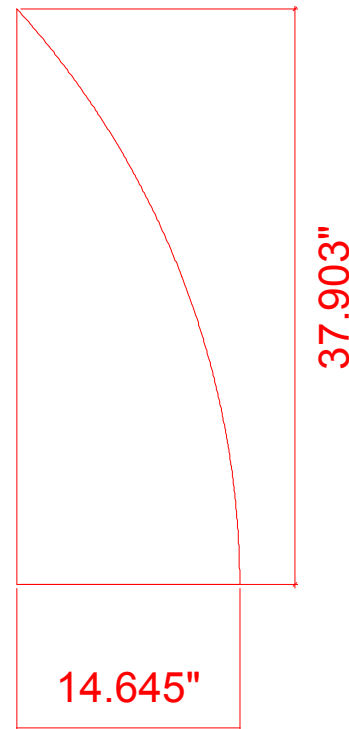

Finished Size: 94.566"w x 83"
Live Size: 93.066"w x 82"

Sew 1/2" Hook Velcro into **front perimeter**.

Live area inside dotted lines

NOTE: Graphic files must be @ 150 dpi Finished Size.
DO NOT send Flattened Files. Production can not manipulate the content, proportion or color of these files.

NOTE: Test frames may be required for guaranteed fitting of graphics

Product Name: VK-1122
Process: Direct Print
Material: 1/8" Sintra
Effective Date: 7/10/2015

Material: 1/8" Sintra

Live area inside dotted lines

Live area inside dotted lines

NOTE: Graphic files must be @ 150 dpi Finished Size.
DO NOT send Flattened Files. Production can not manipulate the content, proportion or color of these files.

NOTE: Test frames may be required for guaranteed fitting of graphics