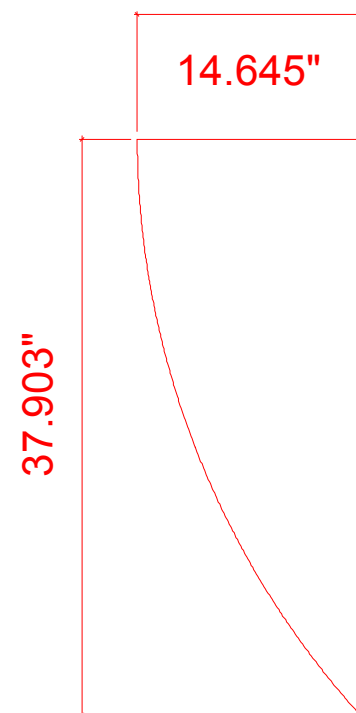

Finished Size: 94.566"w x 83"
Live Size: 93.066"w x 82"

Sew 1/2" Hook Velcro into **front perimeter**.

Live area inside dotted lines

NOTE: Graphic files must be @ 150 dpi Finished Size.
DO NOT send Flattened Files. Production can not manipulate the content, proportion or color of these files.

NOTE: Test frames may be required for guaranteed fitting of graphics

Product Name: VK-1122
Process: Direct Print
Material: 1/8" Sintra
Effective Date: 7/10/2015

Material: 1/8" Sintra

Live area inside dotted lines

Live area inside dotted lines

NOTE: Graphic files must be @ 150 dpi Finished Size.
DO NOT send Flattened Files. Production can not manipulate the content, proportion or color of these files.

NOTE: Test frames may be required for guaranteed fitting of graphics