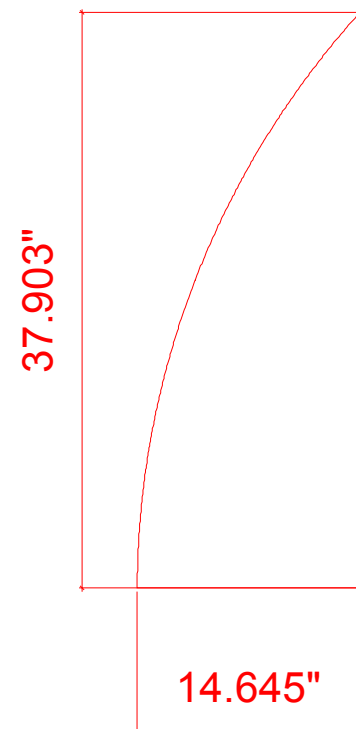

Finished Size: 94.566"w x 83"
Live Size: 93.066"w x 82"

Sew 1/2" Hook Velcro into **front perimeter**.

Live area inside dotted lines

NOTE: Graphic files must be @ 150 dpi Finished Size.
DO NOT send Flattened Files. Production can not manipulate the content, proportion or color of these files.

NOTE: Test frames may be required for guaranteed fitting of graphics

Product Name: VK-1122
Process: Direct Print
Material: 1/8" Sintra
Effective Date: 7/10/2015

Material: 1/8" Sintra

Live area inside dotted lines

Live area inside dotted lines

NOTE: Graphic files must be @ 150 dpi Finished Size.
DO NOT send Flattened Files. Production can not manipulate the content, proportion or color of these files.

NOTE: Test frames may be required for guaranteed fitting of graphics