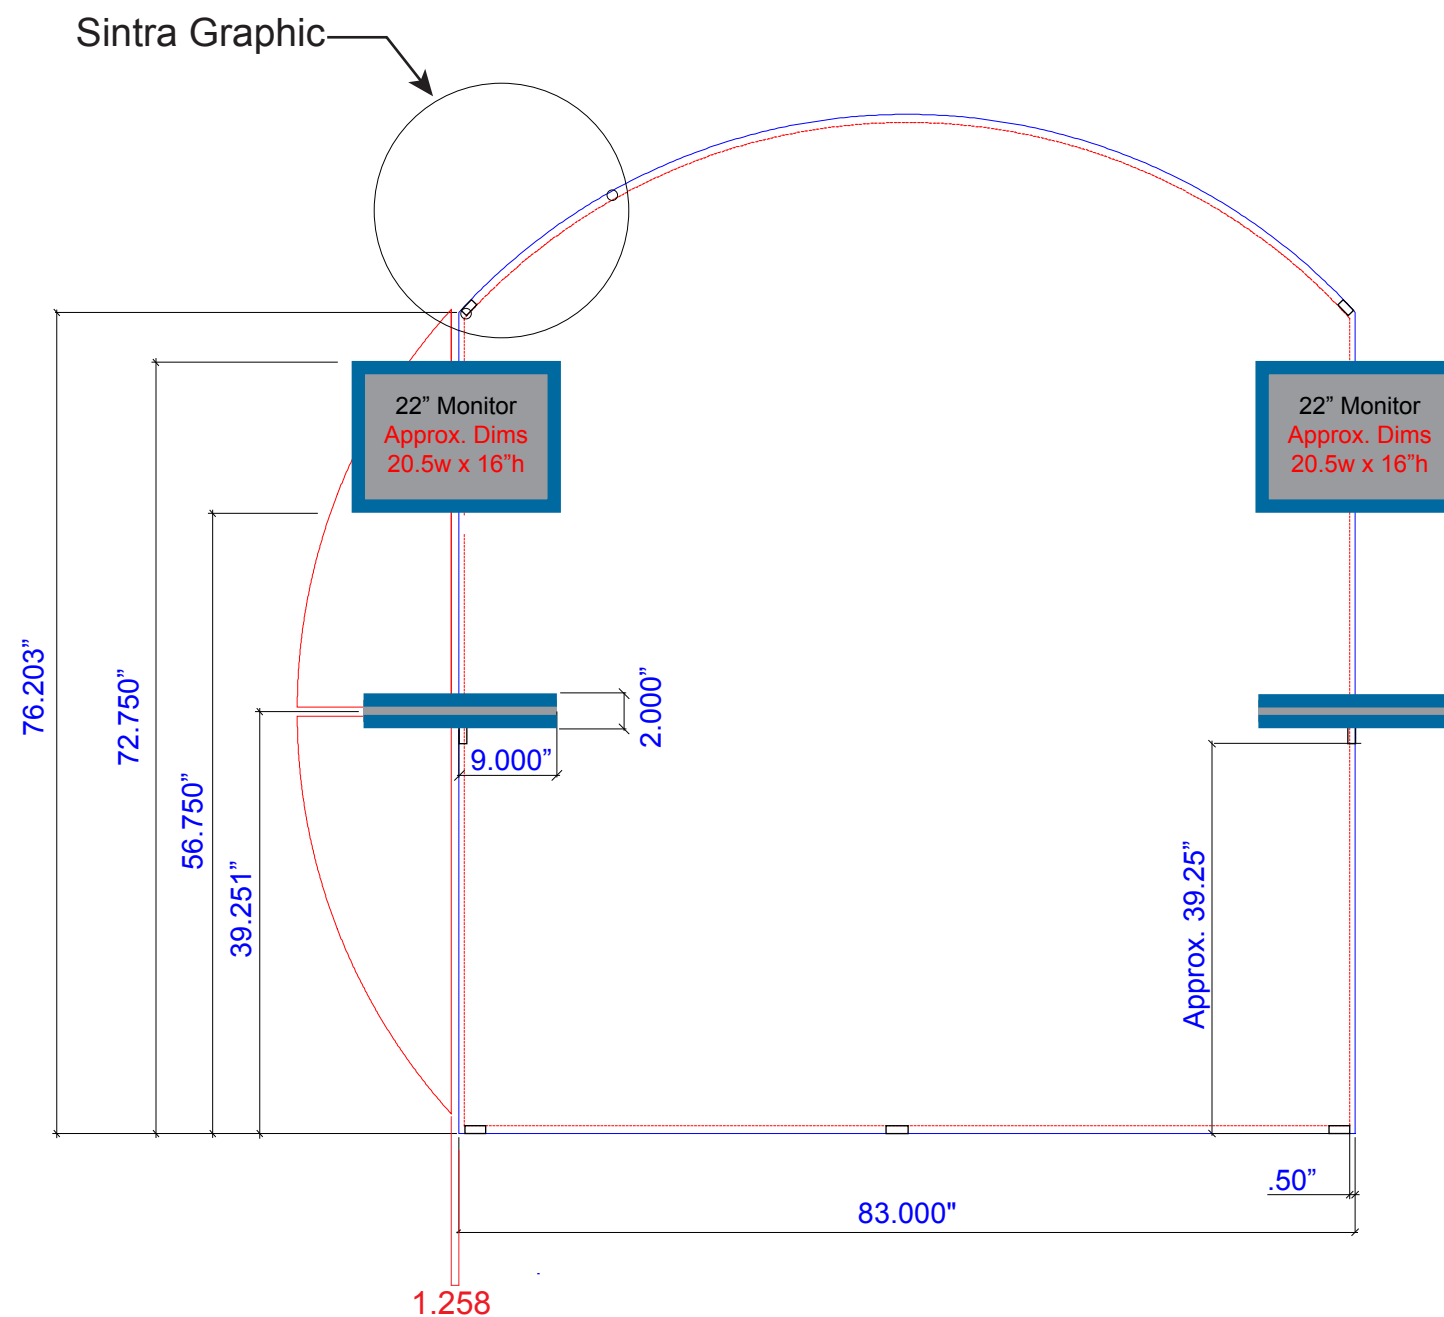

Finished Size: 94.566"w x 83"
Live Size: 93.066"w x 82"

Sew 1/2" Hook Velcro into **front perimeter**.

Live area inside dotted lines

NOTE: Graphic files must be @ 150 dpi Finished Size.
DO NOT send Flattened Files. Production can not manipulate the content, proportion or color of these files.

NOTE: Test frames may be required for guaranteed fitting of graphics

Product Name: VK-1122
Process: Direct Print
Material: 1/8" Sintra
Effective Date: 7/10/2015

Material: 1/8" Sintra

Live area inside dotted lines

NOTE: Graphic files must be @ 150 dpi Finished Size.
DO NOT send Flattened Files. Production can not manipulate the content, proportion or color of these files.

NOTE: Test frames may be required for guaranteed fitting of graphics

Live area inside dotted lines

NOTE: Graphic files must be @ 150 dpi Finished Size.
DO NOT send Flattened Files. Production can not manipulate the content, proportion or color of these files.

NOTE: Test frames may be required for guaranteed fitting of graphics